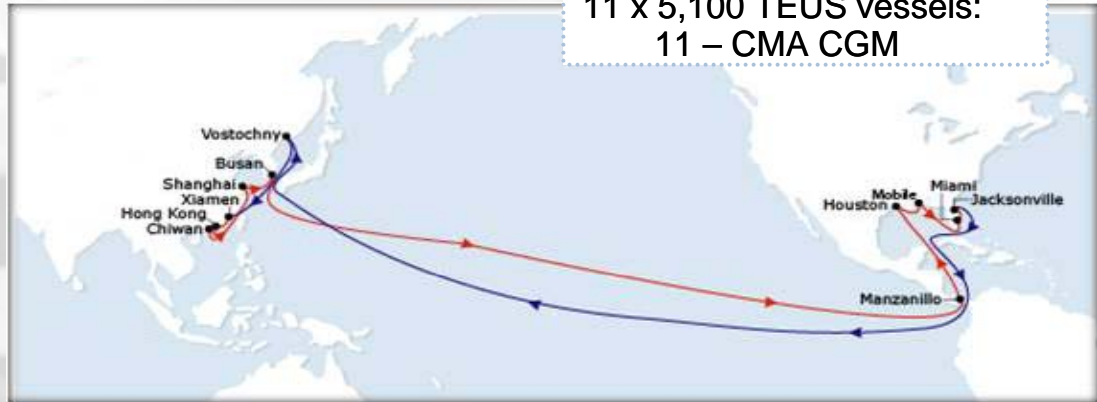

PEX 3

Import Rotation: Xiamen, Hong Kong, Chiwan, Shanghai, Pusan – Houston, Mobile, Miami, Jacksonville

Export Rotation: Houston, Mobile, Miami, Jacksonville – Xiamen, Hong Kong, Chiwan, Shanghai

Key Service Features:

- o China direct service to US Gulf & S. Atlantic
- o Extensive intermodal network
- o Fast, reliable transit times
- o 24 hour documentation

Import From/To	Houston (Wed)	Mobile (Fri)	Miami (Mon)	Jacksonville (Wed)	Terminal	CY Cutoff
Xiamen (Wed)	28	30	33	35	Xin Hai Da Container Terminal	Tues 1200
Hong Kong (Fri)	26	28	31	33	Hong Kong Int'l Terminal	Wed 1800
Chiwan (Sat)	24	26	29	31	Chiwan Container Terminal	Thur 0900
Shanghai (Mon)	23	25	28	30	Yanshan Terminal Phase 3	Sun 1800
Pusan (Wed)	21	23	26	28	BNCT	Tues 1800